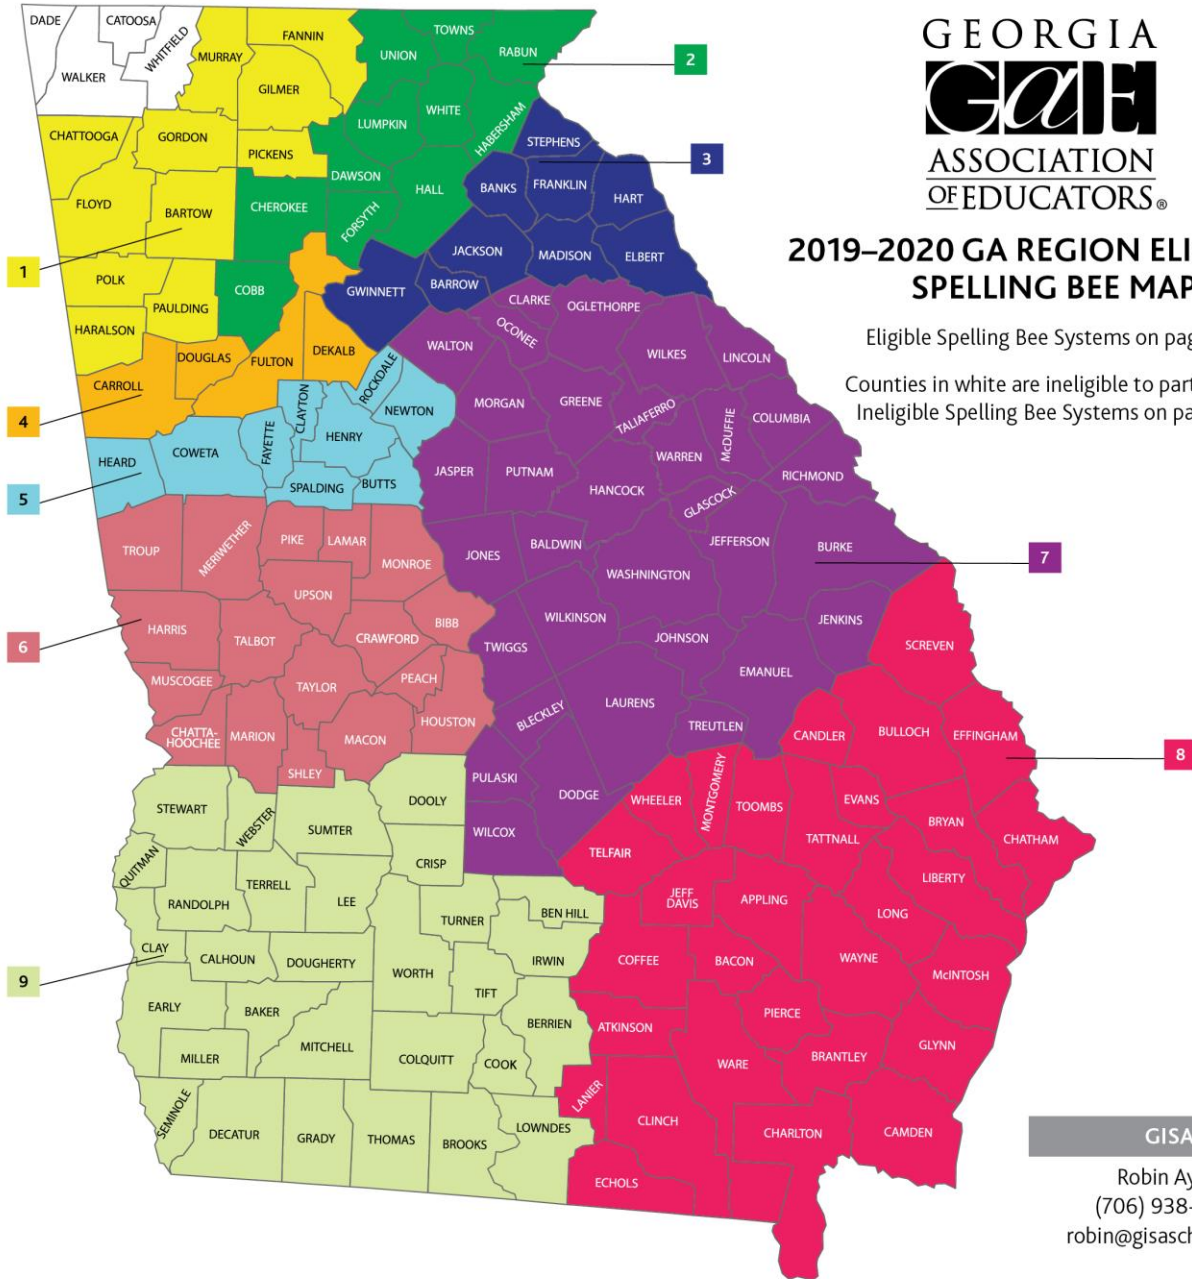

**2019–2020 GA REGION ELIGIBILITY
 SPELLING BEE MAP**

Eligible Spelling Bee Systems on page 26.

Counties in white are ineligible to participate.
 Ineligible Spelling Bee Systems on page 30.

GISA

Robin Aylor
 (706) 938-1400
 robin@gisaschools.org

REGION 3

Banks
 Barrow
 Buford City
 Commerce City
 Elbert
 Franklin
 Gwinnett (14)
 Hart
 Jackson
 Jefferson City
 Madison
 Stephens

REGION 4

Atlanta City (4)
 Carroll
 Carrollton City
 Decatur City
 DeKalb (8)
 Douglas (2)
 Fulton (7)