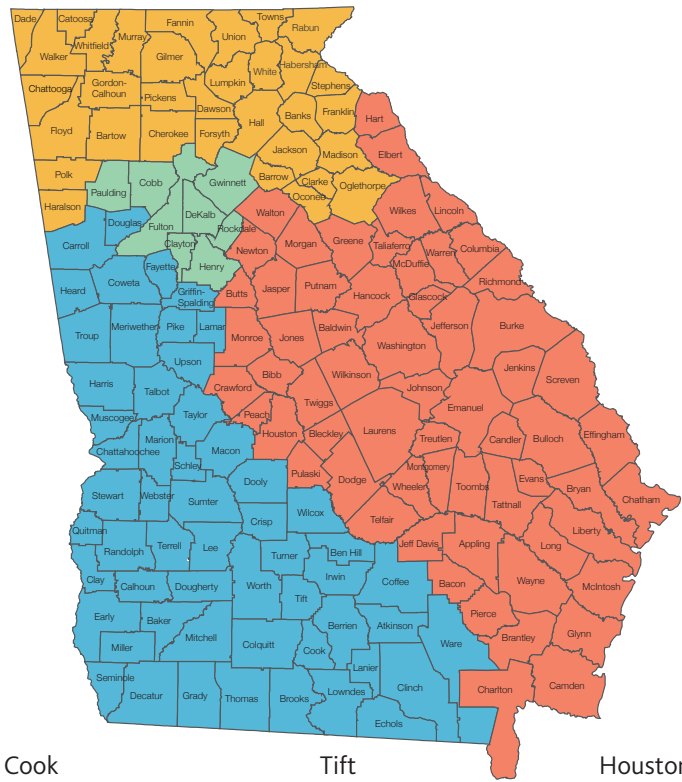

2022-2023 Governance Districts Map

4 Governance Districts

District 1

- Banks
- Barrow
- Bartow
- Bremen City
- Cartersville City
- Catoosa
- Chattooga
- Cherokee
- Chickamauga City
- Clarke
- Commerce City
- Dade
- Dalton City
- Dawson
- Fannin
- Floyd
- Forsyth
- Franklin
- Gainesville City
- Georgia School for Deaf
- Gilmer
- Gordon-Calhoun
- Habersham
- Hall
- Haralson
- Jackson
- Jefferson City
- Lumpkins
- Madison
- Murray
- Oconee
- Oglethorpe
- Pickens
- Polk
- Rabun
- Rome City
- Rutland Center
- Stephens

District 2

- Tallulah Falls
- Towns
- Union
- Walker
- White
- Whitfield
- Atlanta City
- Buford City
- Clayton
- Cobb
- Decatur City
- DeKalb
- Fulton
- Georgia Perimeter
- College
- Gwinnett
- Henry
- Paulding
- Rockdale
- State Department of Education
- United School Employee Association Officers

District 3

- Atkinson
- Bainbridge College
- Baker
- Ben Hill
- Berrien
- Brooks
- Calhoun
- Carroll
- Carrollton City
- Chattahoochee
- Clay
- Clinch
- Coffee
- Colquitt

- Cook
- Coweta-Certified
- Coweta-ESP
- Crisp
- Decatur
- Dooly
- Dougherty
- Douglas
- Early
- Echols
- Fayette
- Grady
- Griffin-Spalding County
- Harris
- Heard
- Irwin
- Lamar
- Lanier
- Lee
- Lowndes
- Macon
- Marion
- Meriwether
- Miller
- Mitchell
- Muscogee
- Pelham City
- Pike
- Quitman
- Randolph
- Schley
- Seminole
- Stewart
- Sumter
- Talbot
- Taylor
- Terrell
- Thomas
- Thomasville City